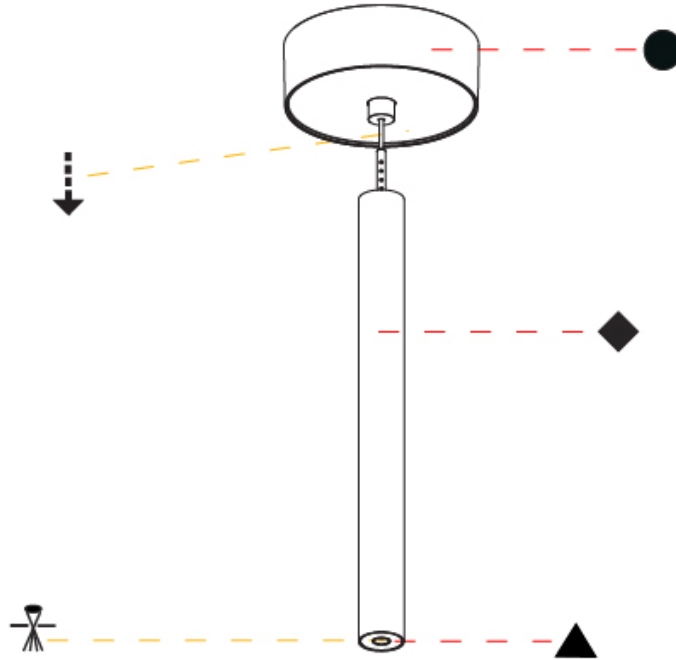

OPTICAL

Optic°: 24 / 32 / 34 / 55 / 58

RATINGS AND CERTIFICATIONS

Certified By: Certified for North American Standards
 IP rating: IP20

HANGOVER PLUG MONOPOINT SURFACE CANOPY SUSPENSION

A30845-

PROJECT	_____
TYPE	_____
SPECIFIER	_____
QUANTITY	_____
DATE	_____